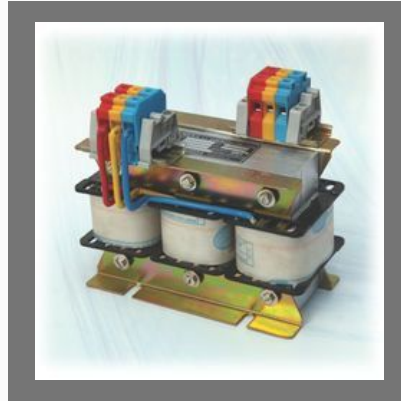

## OTHER PRODUCTS:

Inductive Proximity Sensor

Ac Mains Power Cord  
Molded Cable

Yaskawa A1000 AC Drive

Variable Frequency Drives

## OTHER PRODUCTS:

Input Line Filter Choke

Output Line Choke

Linear Displacement  
Transducer / Potentiometer /  
Analog

Proximity Sensor